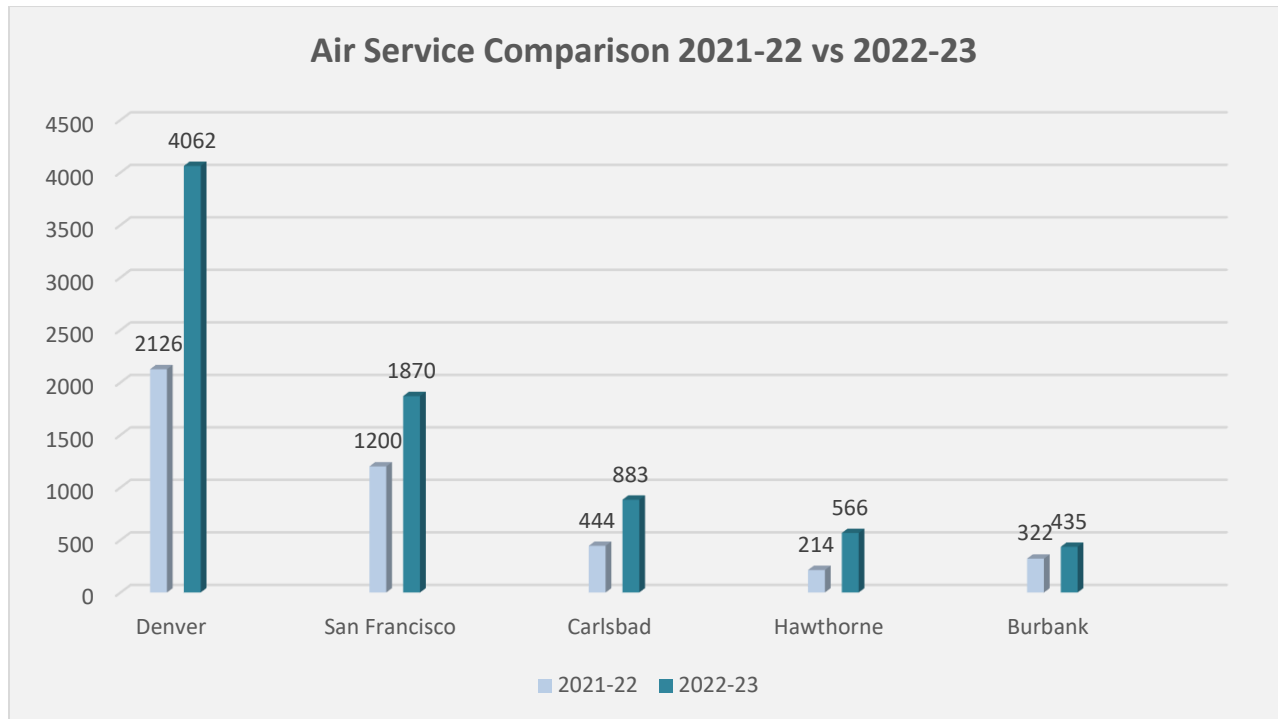

Air Service Update

Bookings

Year-over-year roundtrips

Denver up 1,936 which is 91%

San Francisco up 670 which is 56%

Carlsbad up 439 which is 99%

Hawthorne up 352 which is 164%

Burbank up 352 which is 35%